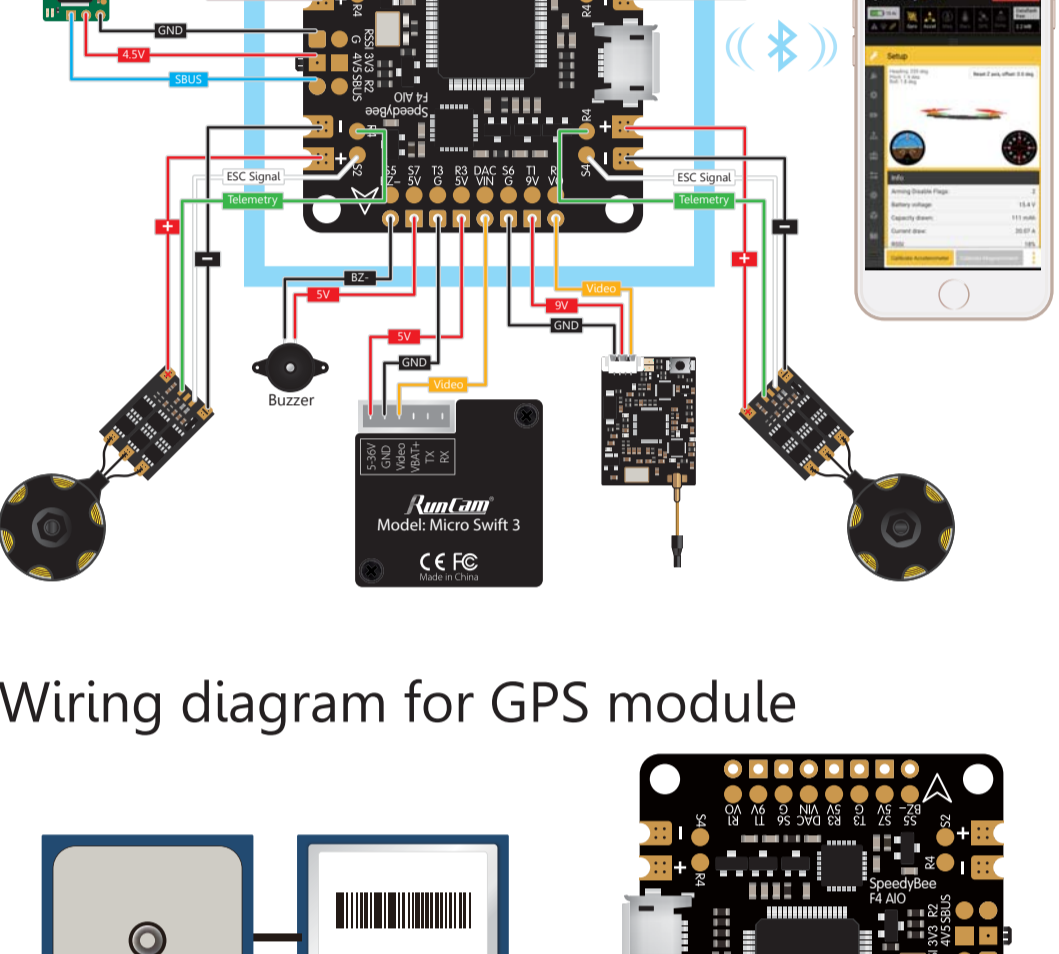

Wiring Guide