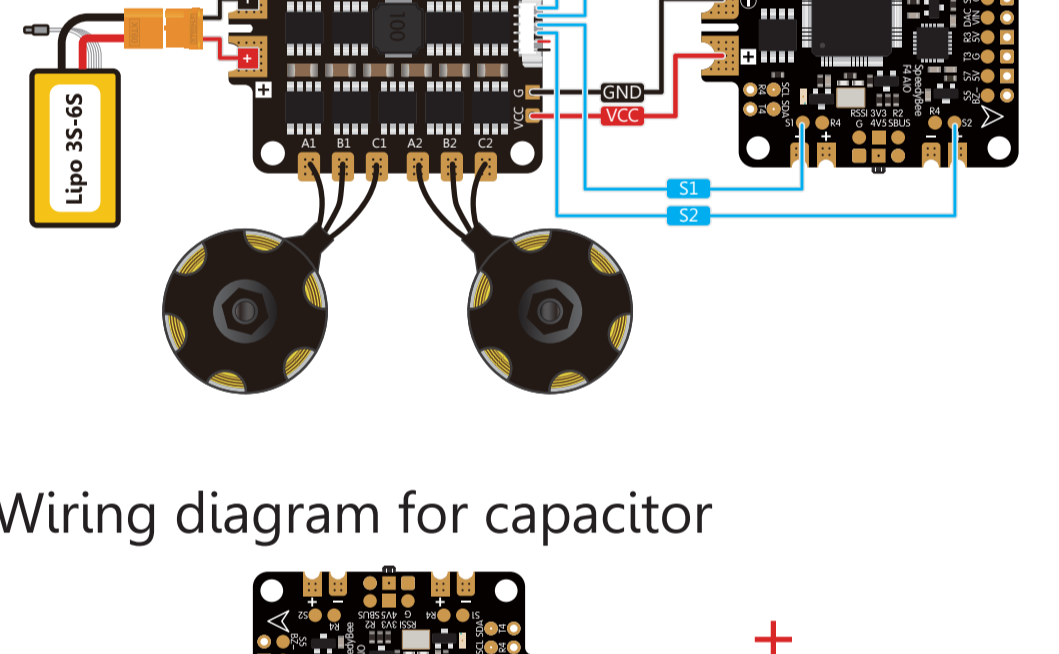

Wiring diagram for 4in1 ESC